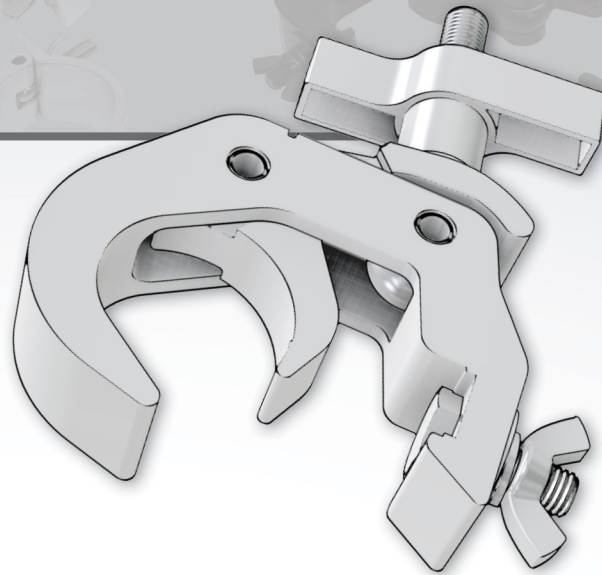

**Quick Rig Clamp**  
Extra Heavy Duty Wrap  
Around Clamp for 50mm Tubing

- Heavy Duty Wrap Around Low Profile Hook Style Clamp For 50mm Tubing
- Max Load Capacity 250 kgs (550 lbs)
- TUV Approved
- List Price: \$29.95