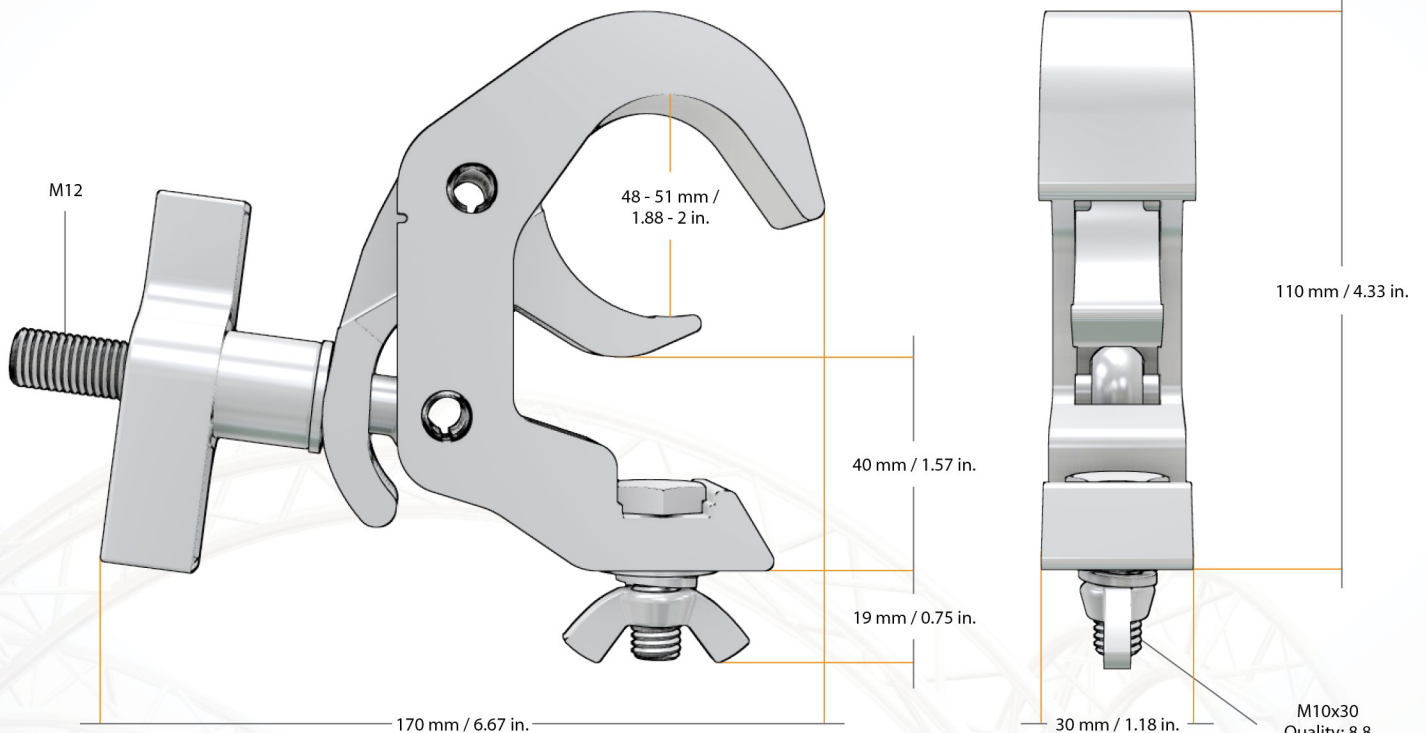

**Quick Rig Clamp**  
Extra Heavy Duty Wrap  
Around Clamp for 50mm Tubing

- Heavy Duty Wrap Around Low Profile Hook Style Clamp For 50mm Tubing
- Max Load Capacity 250 kgs (550 lbs)
- TUV Approved
- List Price: \$29.95